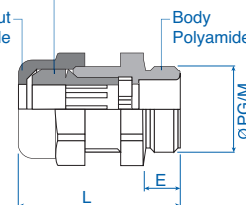

Seal Tefabloc  
Dome Nut Polyamide

key words:  
liquid tight strain relief  
cable gland  
cord grip

| Temperature Range              |
|--------------------------------|
| -30 to 120°C<br>(-22 to 248°F) |