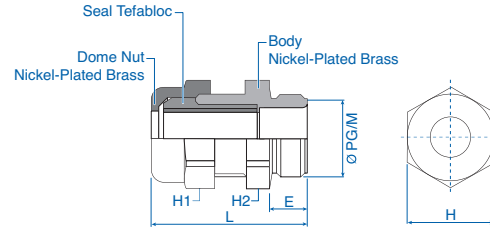

Cable Gland Industrial Flat Cable - Nickel-Plated Brass

Material:

- Body: Nickel-Plated Brass
- Seal: Tefabloc
- Sealing ring for outer thread: Nitril

Characteristics:

- PG/metric thread
- Seal for flat cable round, angular, oval
- Extended thread available

Technical properties:

- Gas tight and watertight
- Completely twist protected
- Combinable with various sealing inserts

Applications:

- Machines and devices
- Measuring and control engineering
- Plant installations

Temperature Range

-25 to 120°C
(-13 to 248°F)

Flat Cable, Rounded

Flat Cable, Oval

Outer thread	Clamping range mm	Cat. No.	Clamping range mm	Cat. No.	H1 mm	H2 mm	E mm	L mm	Std. Pk.
PG									
PG 9	3.5 x 5.5	4224300			17	17	6	25	50
PG 11	2.8 x 10.5	4224305			20	20	6	26	50
PG 11	3.5 x 9	4224306			20	20	6	26	50
PG 11	4 x 6	4224307			20	20	6	26	50
PG 13.5	3 x 12	4224310	5 x 8	4224375	22	22	6.5	28	50
PG 13.5	5 x 11	4224311	5 x 12	4224376	22	22	6.5	28	50
PG 16	5 x 12	4224315	5 x 12	4224390	24	24	6.5	30	25
PG 16	7.5 x 14	4224317	5.5 x 8.5	4224380	24	24	6.5	30	25
PG 16	8 x 12*	4224351	6 x 10	4224382	24	24	6.5	30	25
PG 16			7 x 14	4224384	24	24	6.5	30	25
PG 16	5 x 16	4224316	5 x 15	4224381	30	30	6.5	35	20
PG 16			6 x 15	4224383	30	30	6.5	35	20
PG 21	5 x 17	4224320	5 x 16	4224385	30	30	7	35	20
PG 21	7 x 18	4224321	7 x 16.5	4224386	30	30	7	35	20
PG 21	9 x 15	4224322			30	30	7	35	20
PG 21	4 x 15*	4224355			30	30	7	35	20
PG 21			7 x 20	4224387	40	40	7	43	10
PG 29	8 x 25	4224326			40	40	8	43	10
PG 29	10 x 25	4224327			40	40	8	43	10
Metric									
M 16 x 1.5	3.5 x 5.5	4224700			17	17	7	27	50
M 20 x 1.5	2.8 x 10.5	4224705			20	22	7	28	50
M 20 x 1.5	3.5 x 9	4224706			20	22	7	28	50
M 20 x 1.5	4 x 6	4224707			20	22	7	28	50
M 20 x 1.5	3 x 12	4224710	5 x 8	4224775	22	22	7	29	50
M 20 x 1.5	5 x 11	4224711	5 x 12	4224776	22	22	7	29	50
M 25 x 1.5	5 x 12	4224715	5 x 12	4224790	24	26	8	31	20
M 25 x 1.5	7.5 x 14	4224717	5.5 x 8.5	4224780	24	26	8	31	20
M 25 x 1.5	8 x 12*	4224751	6 x 10	4224781	24	26	8	31	20
M 25 x 1.5			7 x 14	4224782	24	26	8	31	20
M 25 x 1.5	5 x 16	4224716	5 x 15	4224784	30	30	8	37	20
M 25 x 1.5	5 x 17	4224720	5 x 16	4224785	30	30	8	37	20
M 25 x 1.5	7 x 18	4224721	6 x 15	4224783	30	30	8	37	20
M 25 x 1.5	9 x 15	4224722	7 x 16.5	4224786	30	30	8	37	20
M 25 x 1.5	4 x 15*	4224755			30	30	8	37	20
M 32 x 1.5	8 x 25	4224726	7 x 20	4224787	40	33	8.5	38	10
M 32 x 1.5	10 x 25	4224727			40	33	8.5	38	10

* Flat Cable, angular

Locknuts sold separately, see page 25.